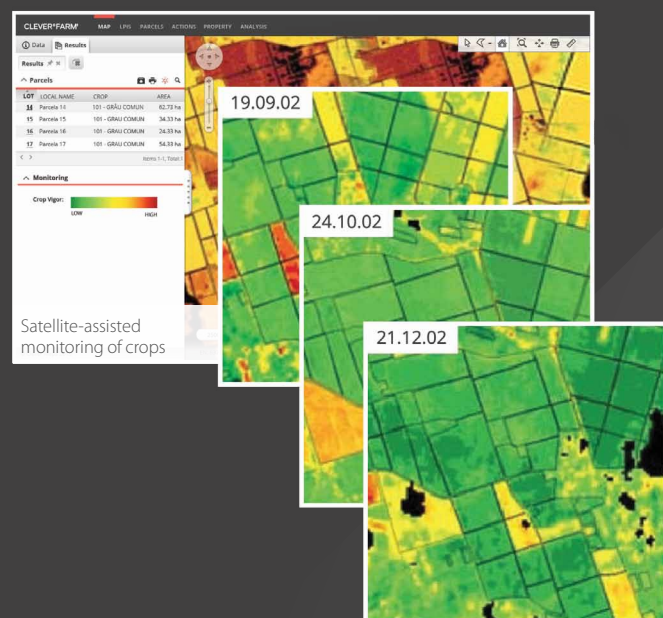

The application provides powerful reporting tools, e.g. chemistry report

Scheduling activities

A powerful scheduler helps prepare schedules and plan out human resources and farm related activities (annual crop planning, personnel scheduling, etc.). A master calendar provides a unified view across all the farms' assets.

Prepare schedules and plan farm related activities

"Simple scheduling of your daily activities to optimize resources."

Remote sensing based decision support

The capacity to take operational decisions in line with Common Agriculture Policy can be an issue for farmers.

Giselle Farm Management fully supports the processes of controlling remote sensing. Remote sensing provides useful metrics for daily decision making procedures and is in accordance with the IACS regulatives.

The results of remote sensing bring significant added value in the form of a "global view" of farmers' parcels with recommendation and warning mechanisms. For example, farmers can not only get a weekly image of their fields (without having to visit them personally) but also nitrate deficiency maps, water levels, etc. In combination with meteorological data they receive suggestions on when is the best time to fertilize, when additional water management is necessary, when pesticide use would be improper, etc.