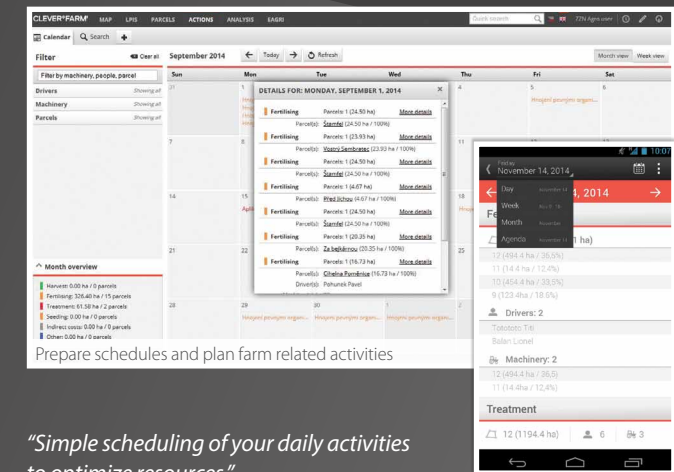

Combination with remote sensing data can reveal areas, which require special attention

Managing daily farm activities

Giselle Farm Management supports recording and planning of daily farm activities, including field works and producing reports for internal use and for Common Agriculture Policy related processes. It is built in a way to maximize the use of available data from governmental sources, e.g. LPIS, animal registers, etc. From collecting data in the field with the mobile application to the analysis of remote-sensing data at the farm manager's office, **Giselle Farm Management** provides a comprehensive tool for the decision making process and follow-up of the decisions in the field of daily farm activities.

Optimal route planning of field operations (on the spot)

Reporting and subsidies

Powerful reporting tools provide to farmer crop records, farming data and basic economic data per parcel or farm. This data takes income and costs partitioned by type. Furthermore, the system can be integrated with national subsidy systems (LPIS and similar) and support importing and exporting of data for this purpose.

The application provides powerful reporting tools, e.g. chemistry report

Scheduling activities

A powerful scheduler helps prepare schedules and plan out human resources and farm related activities (annual crop planning, personnel scheduling, etc.). A master calendar provides a unified view across all the farms' assets.

Prepare schedules and plan farm related activities

"Simple scheduling of your daily activities to optimize resources."

Remote sensing based decision support

The capacity to take operational decisions in line with Common Agriculture Policy can be an issue for farmers.