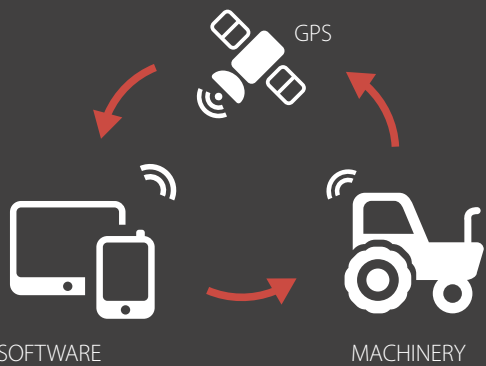

FARM MANAGEMENT SYSTEM

Giselle Farm Management is a web-based farm management system to assist farmers and land managers in achieving “best practice” agricultural outcomes. It is used all over the agricultural industry to manage resources, increase yields, reduce input costs, predict outcomes, and more. The powerful analytical capabilities allow for the examination of farm conditions and monitor the effects of farm management practices, including crop yield estimates and soil amendment analyses. It can be also used to reduce farm input costs such as fertilizer, fuel, seed, labor, and transportation. In addition, farm managers can use the platform to automatically generate reports required by law.

The system is built on desktop, server and mobile software to fulfil diverse project requirements. It includes several easy-to-use modules with localized user-interface.