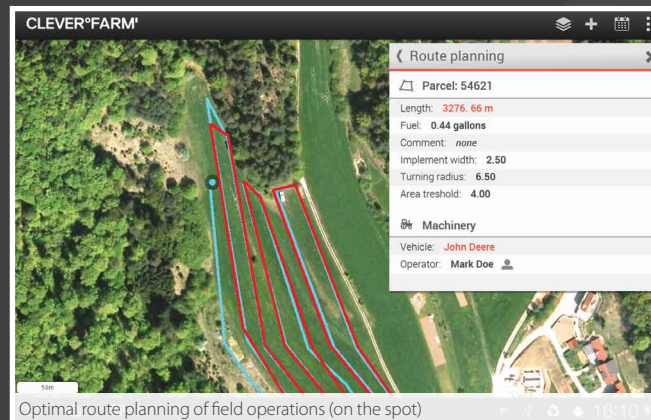

Support for precision farming

Today, more than ever, farmers need to manage their available resources effectively to maximize the quality of their products. These resources include seed, fertilizer, pesticides and machinery. In the past, farmers didn't have excellent solutions to help monitor and evaluate the efficiency of farm operations. Now, thanks to **Giselle Farm Management**, management can be more exact by precisely quantifying the effects of type, quantity, and location of operation. This lowers costs and is good for the environment.

Combination with remote sensing data can reveal areas, which require special attention

Managing daily farm activities

Giselle Farm Management supports recording and planning of daily farm activities, including field works and producing reports for internal use and for Common Agriculture Policy related processes. It is built in a way to maximize the use of available data from governmental sources, e.g. LPIS, animal registers, etc. From collecting data in the field with the mobile application to the analysis of remote-sensing data at the farm manager's office, **Giselle Farm Management** provides a comprehensive tool for the decision making process and follow-up of the decisions in the field of daily farm activities.

Optimal route planning of field operations (on the spot)

Reporting and subsidies

Powerful reporting tools provide to farmer crop records, farming data and basic economic data per parcel or farm. This data takes income and costs partitioned by type. Furthermore, the system can be integrated with national subsidy systems (LPIS and similar) and support importing and exporting of data for this purpose.