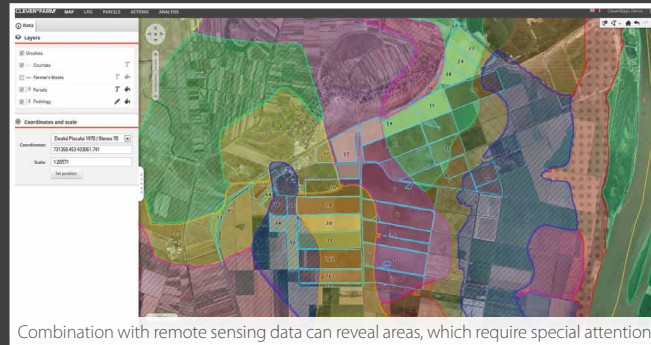

The system is built on desktop, server and mobile software to fulfil diverse project requirements. It includes several easy-to-use modules with localized user-interface.

Property and lease management

The system allows for the effective management of farm property and lease contracts of land cultivated by the farm. Cadastral data assisted by aerial imagery helps assist with the filing payment records and property taxes.

Combination with remote sensing data can reveal areas, which require special attention

Managing daily farm activities

Giselle Farm Management supports recording and planning of daily farm activities, including field works and producing reports for internal use and for Common Agriculture Policy related processes. It is built in a way to maximize the use of available data from governmental sources, e.g. LPIS, animal registers, etc. From collecting data in the field with the mobile application to the analysis of remote-sensing data at the farm manager's office, **Giselle Farm Management** provides a comprehensive tool for the decision making process and follow-up of the decisions in the field of daily farm activities.

Optimal route planning of field operations (on the spot)

Reporting and subsidies

Powerful reporting tools provide to farmer crop records, farming data and basic economic data per parcel or farm. This data takes income and costs partitioned by type. Furthermore, the system can be integrated with national subsidy systems (LPIS and similar) and support importing and exporting of data for this purpose.