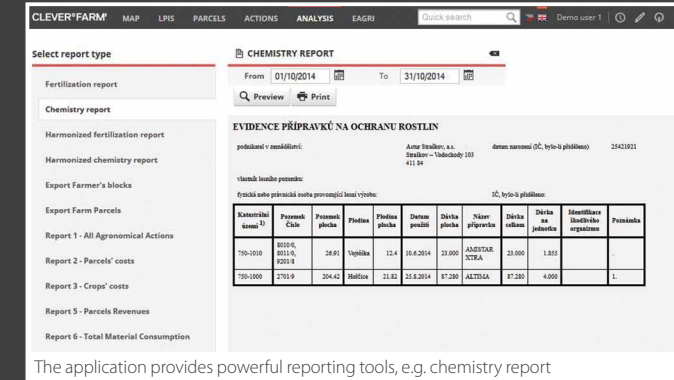

Support for precision farming

Today, more than ever, farmers need to manage their available resources effectively to maximize the quality of their products. These resources include seed, fertilizer, pesticides and machinery. In the past, farmers didn't have excellent solutions to help monitor and evaluate the efficiency of farm operations. Now, thanks to **Giselle Farm Management**, management can be more exact by precisely quantifying the effects of type, quantity, and location of operation. This lowers costs and is good for the environment.

Combination with remote sensing data can reveal areas, which require special attention

Managing daily farm activities

Giselle Farm Management supports recording and planning of daily farm activities, including field works and producing reports for internal use and for Common Agriculture Policy related processes. It is built in a way to maximize the use of available data from governmental sources, e.g. LPIS, animal registers, etc. From collecting data in the field with the mobile application to the analysis of remote-sensing data at the farm manager's office, **Giselle Farm Management** provides a comprehensive tool for the decision making process and follow-up of the decisions in the field of daily farm activities.

Optimal route planning of field operations (on the spot)

Reporting and subsidies

Powerful reporting tools provide to farmer crop records, farming data and basic economic data per parcel or farm. This data takes income and costs partitioned by type. Furthermore, the system can be integrated with national subsidy systems (LPIS and similar) and support importing and exporting of data for this purpose.

The application provides powerful reporting tools, e.g. chemistry report

Scheduling activities

A powerful scheduler helps prepare schedules and plan out human resources and farm related activities (annual crop planning, personnel scheduling, etc.). A master calendar provides a unified view across all the farms' assets.